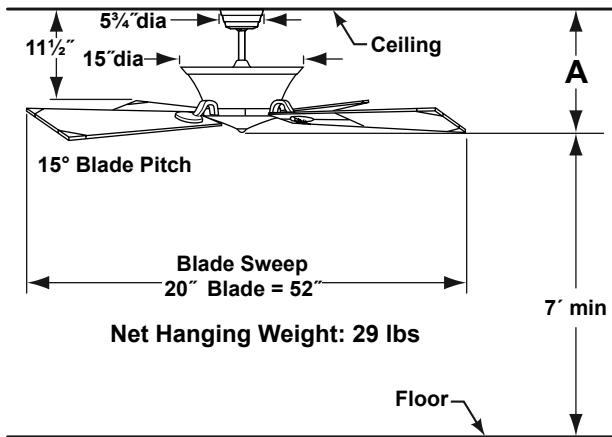

# The Keoki™ Fan Assembly – FP4120\*\*

Dimensions shown in inches

Available Finishes	
BB	Brushed Brass / Oil-Rubbed Bronze w/ Mahogany Blades
SN	Satin Nickel / Black w/ Black Blades

Fan Assembly	A
Fan w/6" downrod	16"
Fan w/12" downrod	22"
Fan w/18" downrod	28"
Fan w/24" downrod	34"
Fan w/36" downrod	46"
Fan w/48" downrod	58"
Fan w/60" downrod	70"
Fan w/72" downrod	82"